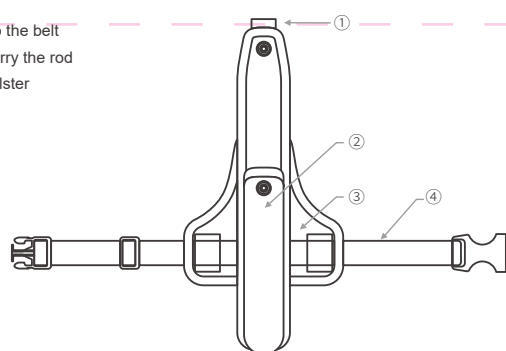

Maintenance

⚠️ WARNING:

Care: do not lose any parts when disassembling your baton. (Maintenance video link <http://nextorch.com/>)

Warranty

1. NEXTORCH offers 10-year warranty. This warranty does not cover normal wear and tear, damage caused by misuse, lack of normal maintenance, or disassembly.
2. NEXTORCH warrants our products to be free from any defects in workmanship and / or material, we will replace or return faulty item. NEXTORCH reserves the right to replace similar products if original one is discontinued.
3. Any accessories or products are not covered in the warranty, NEXTORCH can repair for users with reasonable fee.
4. Please scan the below QR code and access to NEXTORCH website (www.nextorch.com) to reg lister your purchasing. Email us info@nextorch.com Call us: 0086-662-6602777 Or contact local dealer

Contact With NEXTORCH Designer

In order to improve NEXTORCH, we appreciate you could offer our designers your after-use feedback and creative suggestions by scanning the following QR code. Thank you!

材质: 80克双胶纸
工艺: 双面印刷, 浪琴式折叠
颜色: K (单黑)
折叠尺寸: 130mm × 50mm
展开尺寸: 260mm × 350mm (长 × 宽)

中文