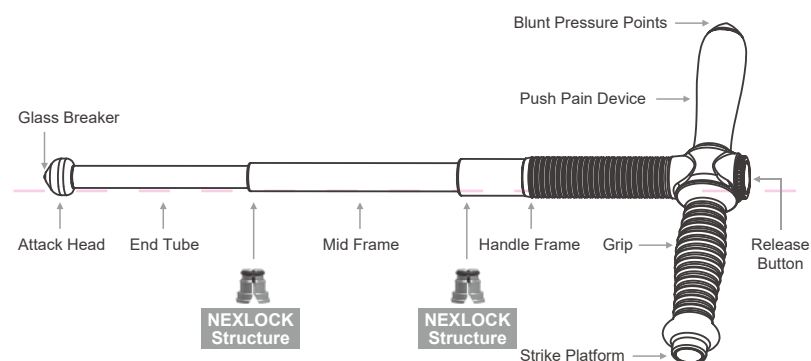

Specifications

Model	Locking System	Expanded Length	Retracted Length	Weight	Material
NEX21C T-shaped (Air)	NEXLOCK	21" (517 ± 2 mm)	9.17" (233 ± 1.5 mm)	22.92 oz (650 ± 10 g)	Steel + Aluminum

Operation Instruction

EXPAND BATON
Hold the baton in hand, throw it up or down quickly, or pull the top of the baton hard, so that each section of the service baton can be unfolded in turn until it is locked.

RETRACT BATON
Press the unlock button on the tail cover and push the baton head to complete the retraction.

⚠️ WARNINGS:

Carrying Gears

1. Waist belt: to connect to the belt
2. Stick holster: easy to carry the rod
3. Chassis: to carry the holster
4. Strap: to fix the chassis