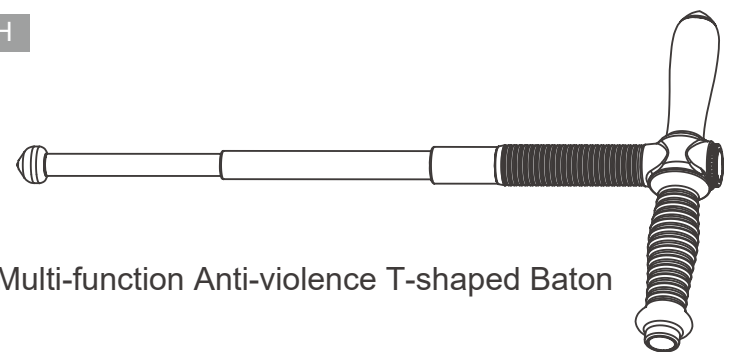

ENGLISH

NEX Multi-function Anti-violence T-shaped Baton

NEX Multi-function Anti-violence T-shaped Baton

Product Installation