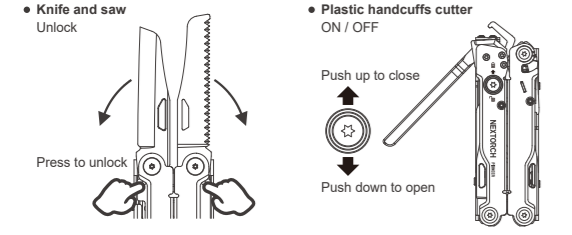

INSTRUCTION

- NOTE
  1. The tool offers a reserved expansion accessory interface...
  2. If necessary, lubricating oil should be dripped on the axis to ensure smooth operation.