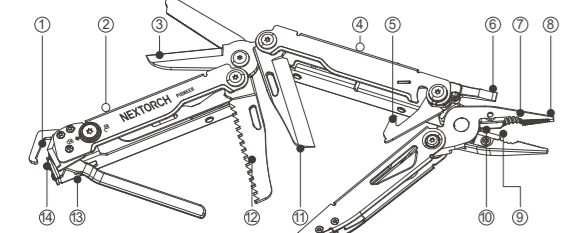

STRUCTURE

1. Plastic hand cuffs cutter
  2. Back clip
  3. Rescue shears
  4. Ruler
  5. Strap cutter
  6. Replaceable slotted screwdriver
  7. Regular pliers
  8. Noednose pliers
  9. Premium replaceable wire cutters
  10. Premium replaceable hard-wire cutters
  11. Cutter
  12. Saw
  13. Wrench of oxygen cylinder
  14. Bottle opener