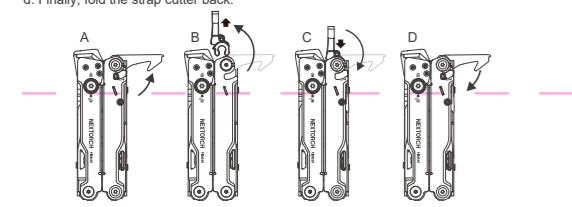

2. If the replacement accessory is not properly installed, it may prevent the tool from being folded back...